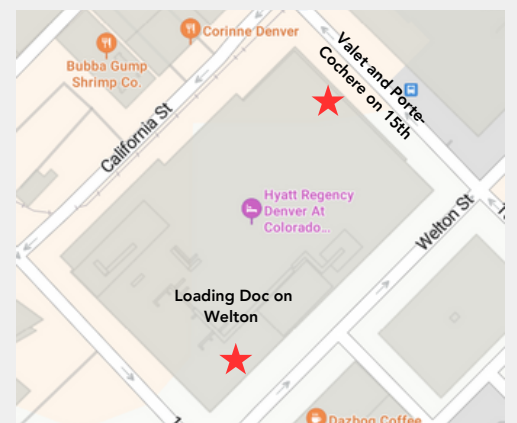

#### Fuel & Power Your Body

Feast on locally sourced American cuisine at **Former Saint Craft Kitchen & Taps** or enjoy a beverage and watch the game at **Assembly Hall Bar + Market**. After your meal, come up to the 27th floor to catch the breathtaking views of the Rocky Mountains at **Peaks**. Whether you've been out and about in the Mile High City all day, or you've been hanging around the hotel- come on it, sit back, and enjoy the view.

#### CHECK IN / CHECK OUT

Check In is 4:00 PM  
Check Out is 11:00 AM  
For your convenience and safety, we offer digital check in and digital key entry through the World of Hyatt app.

Uber/Lyft/Taxi Instructions  
Use the following address:  
650 15th Street, Denver CO 80202